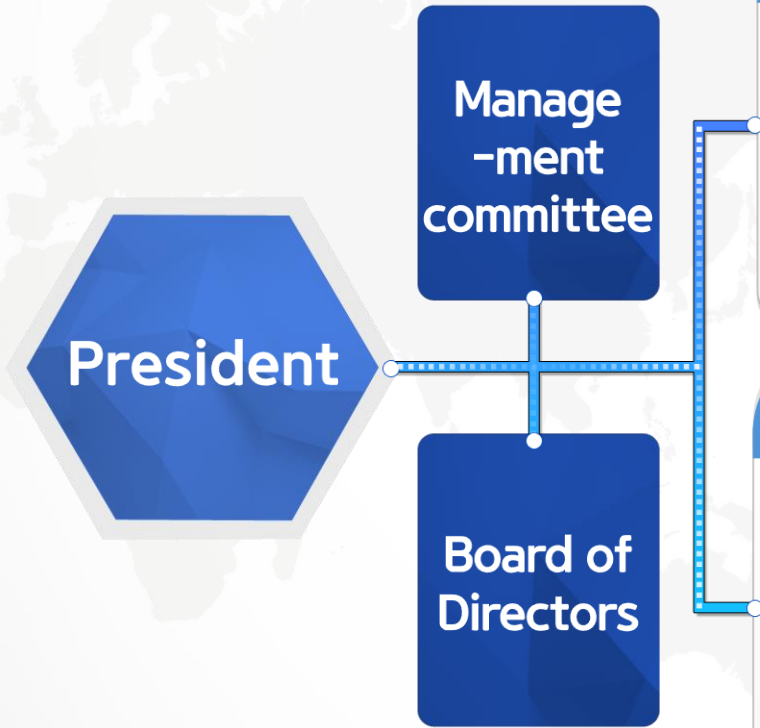

Management Administration Division

- Management Planning Team
- Information Technology Team
- Financing Accounting Team

Business Division

- Bulk Business Team 1
- Bulk Business Team 2
- Bulk Business Team 3
- Container Business Team
- Cost Control Team
- Business & Sales Planning Team
- Incheon Office
- Busan Office
- Tianjin Office
- Qingdao Office
- Shanghai Office
- Yingkou Office
- Dalian Office