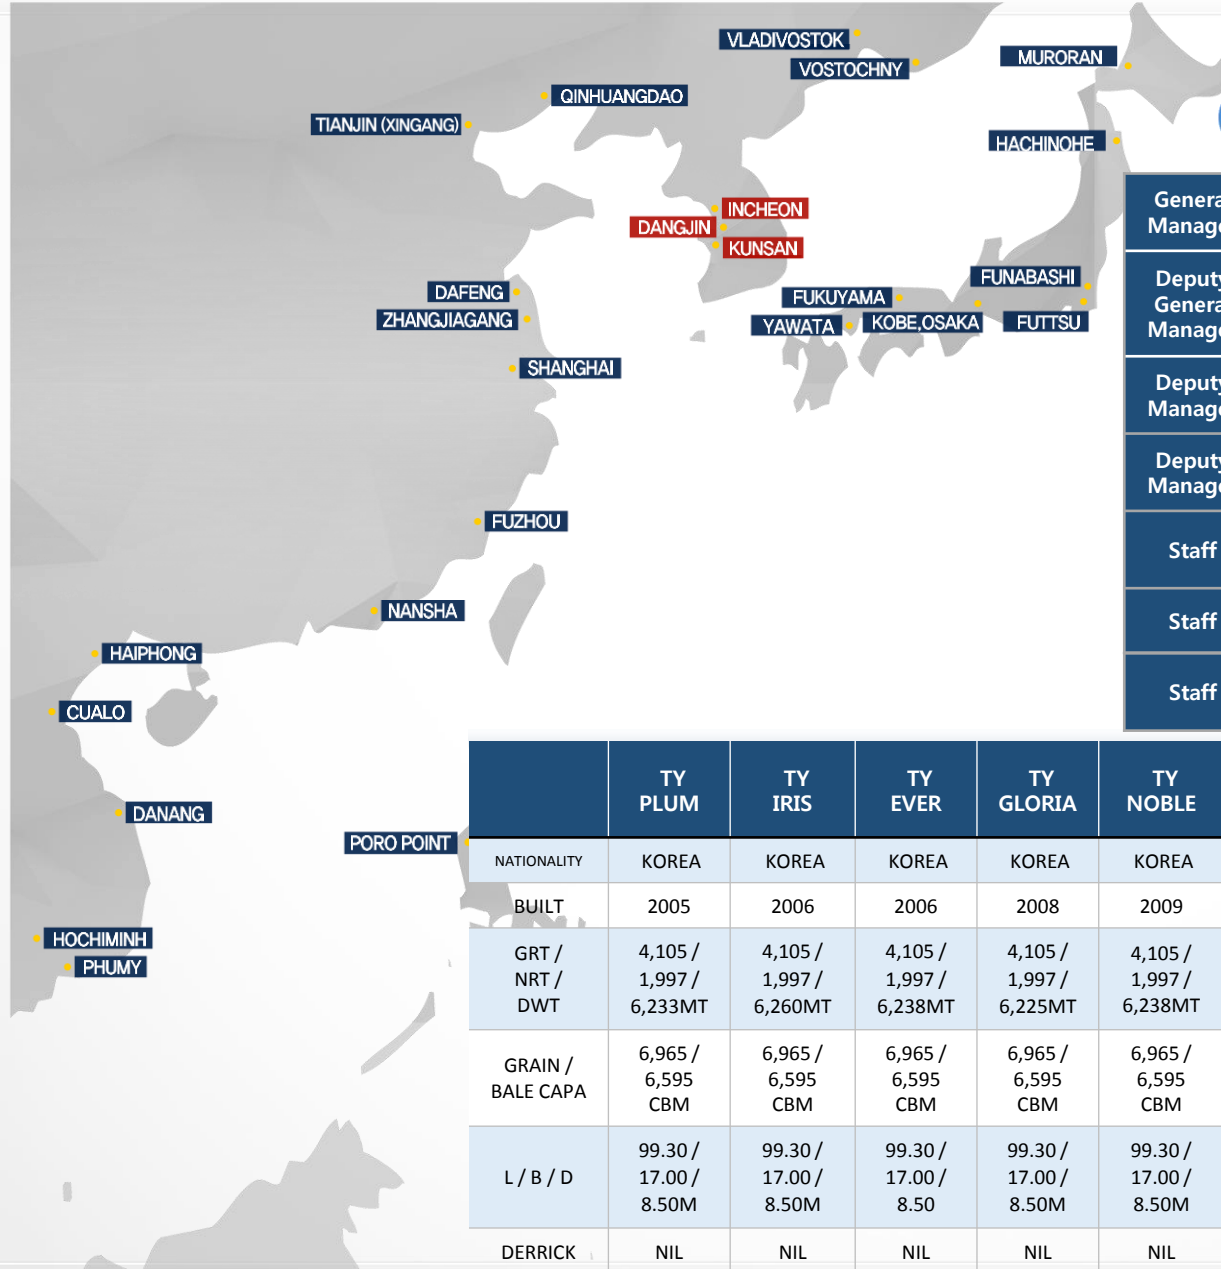

Bulk Business Team 3

General Manager	Jin Duk-gi	82-2-3783-9612	dkjin@tysp.co.kr
Deputy General Manager	Kim Tae-kyun	82-2-3783-9659	terrykim@tysp.co.kr
Deputy Manager	Seo Eun-mi	82-2-3783-9667	seo1044@tysp.co.kr
Deputy Manager	Seong Jong-ho	82-2-3783-9660	kme98313@tysp.co.kr
Staff	Jeon Yun-ki	82-2-3783-9619	yunkiss@tysp.co.kr
Staff	Jeong woo-imi	82-2-3783-9601	wijeong@tysp.co.kr
Staff	Cho Yoon-hee	82-2-3783-9635	yhcho@tysp.co.kr

	TY PLUM	TY IRIS	TY EVER	TY GLORIA	TY NOBLE	HUA KAI	YAN SHAN	YAN DANG SHAN	QIAN DAO HU	CHANCE STAR
NATIONALITY	KOREA	KOREA	KOREA	KOREA	KOREA	PANAMA	PANAMA	PANAMA	PANAMA	PANAMA
BUILT	2005	2006	2006	2008	2009	2006	2009	2009	2009	2011
GRT / NRT / DWT	4,105 / 1,997 / 6,233MT	4,105 / 1,997 / 6,260MT	4,105 / 1,997 / 6,238MT	4,105 / 1,997 / 6,225MT	4,105 / 1,997 / 6,238MT	4,109 / 2,332 / 6,053MT	4,109 / 2,332 / 6,106MT	4,109 / 2,332 / 6,060MT	4,109 / 2,332 / 6,060MT	6,756 / 3,010 / 8,920MT
GRAIN / BALE CAPA	6,965 / 6,595 CBM	6,965 / 6,595 CBM	6,965 / 6,595 CBM	6,965 / 6,595 CBM	6,965 / 6,595 CBM	7,900 / 7,900 CBM	7,835 / 7,900 CBM	7,835 / 7,900 CBM	7,835 / 7,850 CBM	10,168 / 10,295 CBM
L / B / D	99.30 / 17.00 / 8.50M	99.30 / 17.00 / 8.50M	99.30 / 17.00 / 8.50	99.30 / 17.00 / 8.50M	99.30 / 17.00 / 8.50M	99.89 / 16.60 / 8.40M	99.89 / 16.60 / 8.40M	99.89 / 16.60 / 8.40M	99.89 / 16.60 / 8.40M	127.10 / 18.20 / 9.20M
DERRICK	NIL	NIL	NIL	NIL	NIL	30T X 2	30T X 2	30T X 2	30T X 2	40T X 2