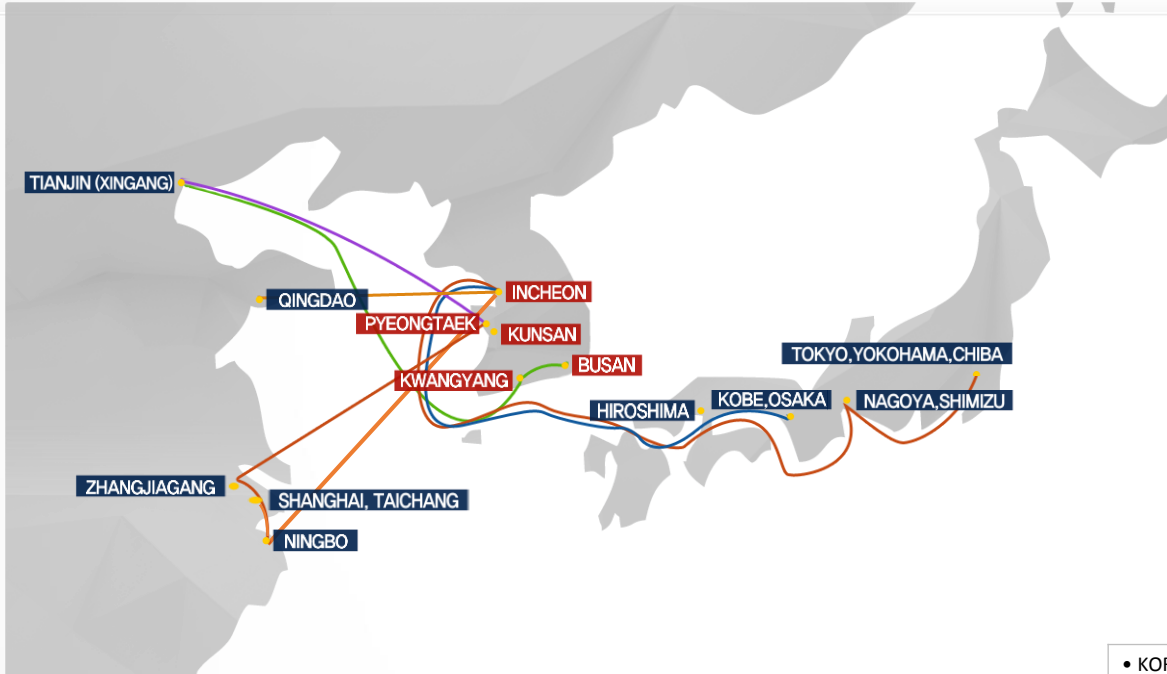

03 Container Service

• KOREA - JAPAN FULL CONTAINER SERVICE

Route	POL	POD	VYG	
KEIHIN	INCHEON	TOKYO	2 VYG (Wed, Sat)	
		YOKOHAMA		
		NAGOYA	1 VYG (Wed)	
		SHIMIZU	1 VYG (Sat)	
		CHIBA	1 VYG (Sat)	
	BUSAN	TOKYO	3 VYG (Tue, Fri, Sat)	
		YOKOHAMA		
		NAGOYA		
		SHIMIZU		
			CHIBA	2 VYG (Tue, Sat)
HANSHIN	INCHEON	OSAKA	1 VYG (Tue)	
		KOBE		
	BUSAN	OSAKA	3 VYG (Mon, Wed, Sat)	
		KOBE		
		HIROSHIMA	2 VYG (Mon, Sat)	

• KOREA - CHINA FULL CONTAINER SERVICE

POL	POD	VYG
INCHEON	QINGDAO	2 VYG (Tue, Fri)
	SHANGHAI	2 VYG (Wed, Sat)
	NINGBO	
	ZHANGJIAGANG	1 VYG (Tue)
	TAICHANG	1 VYG (Tue)
PYEONGTAEK	XINGANG	2 VYG (Tue, Fri)
BUSAN	QINGDAO	2 VYG (Wed, Sat)
	SHANGHAI	3 VYG (Tue, Fri, Sun)
	NINGBO	1 VYG (Fri)
	XINGANG	2 VYG (Wed, Sun)
KWANGYANG	QINGDAO	1 VYG (Thu)
	SHANGHAI	1 VYG (Wed)
	XINGANG	1 VYG (Thu, Mon)